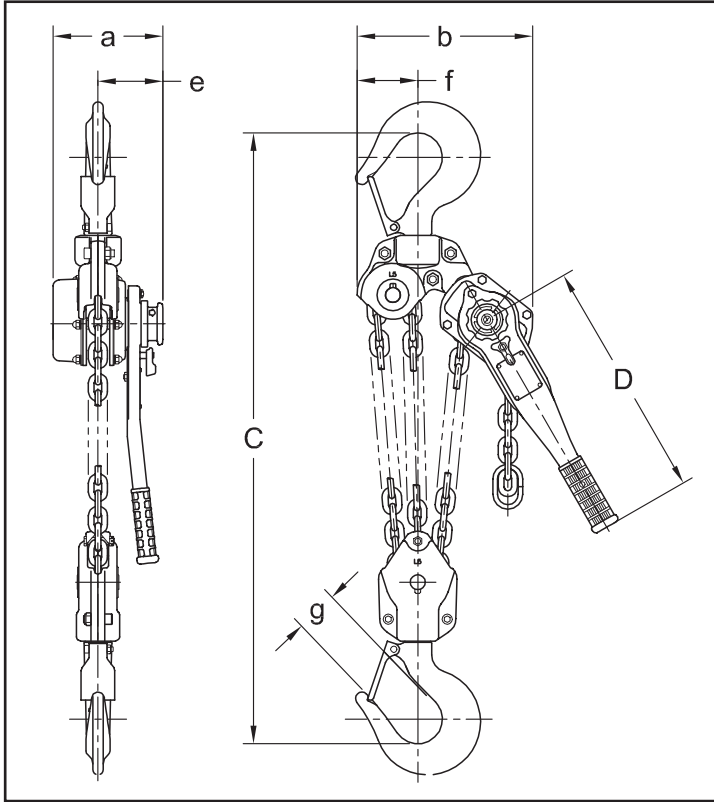

Come-A-Longs | 3/4 – 9 Ton | LB - L5 Model | Lever Hoist

LB090

**Harrington
Model
LB090**

Dimensions & Specifications

Capacity (Tons)	Model	Headroom C (in)	Pull to Lift Load (lbs.)	a (in)	b (in)	D* (in)	e (in)	f (in)	g (in)	Load Chain Dia. (mm)	Weight (lbs.)	Weight for Additional One Foot of Lift (lbs.)	Strands of Load Chain
3/4	LB008	11.0	54 (36)	5.7	4.7	9.6 (14.4)	3.8	1.6	0.9	5.6 x 1	13	0.5	1
1 1/2	LB015	13.2	64 (45)	6.3	5.0	10.4 (14.4)	3.9	1.5	1.3	7.1 x 1	18	0.7	1
3	LB030	15.6	69	7.5	6.3	16.3 (16.9)	4.4	1.8	1.5	10.0 x 1	33	1.5	1
6	LB060	21.3	72	7.5	8.5	16.3 (16.9)	4.4	2.3	2.0	10.0 x 2	57	3.2	2
9	LB090	26.8	78	7.5	12.0	16.3 (16.9)	4.4	4.1	2.9	10.0 x 3	88	4.7	3

*Figures in parentheses are for hoists with the optional load limit warning handle.
Green shading reflects rental inventory.