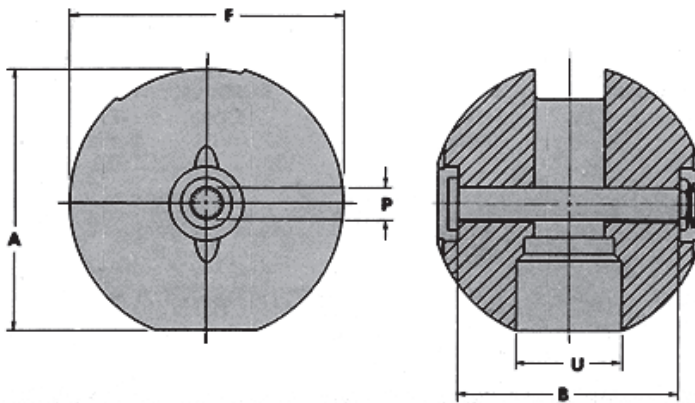

Headache/Overhaul Balls | 50 – 150 Lbs.

Dimensions			
Model	Wire Rope Size (In.)	Weight Each (Lbs.)	Belt Diameter A (In.)
SHB-50	1/2 - 5/8	50	7.12
SHB-100	5/8 - 3/8 - 7/8	100	9.19

Green shading reflects rental inventory.

Dimensions						
Model	Weight (lbs.)	A (in.)	B (in.)	F (in.)	P (in.)	U (in.)
OB 85 BALL & PIN	89	8.500	7.125	9.500	1.250	4.750
OB 150 BALL & PIN	154	10.500	8.875	11.250	1.250	4.750

Green shading reflects rental inventory.