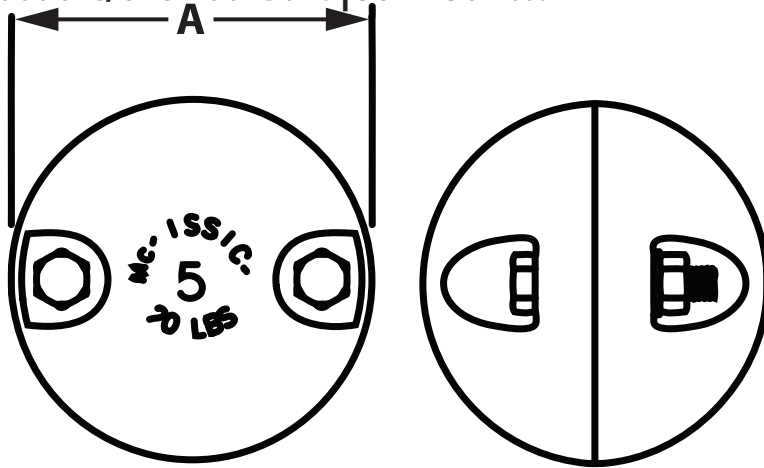

Headache/Overhaul Balls | 50 – 150 Lbs.

Dimensions			
Model	Wire Rope Size (In.)	Weight Each (Lbs.)	Belt Diameter A (In.)
SHB-50	1/2 - 5/8	50	7.12
SHB-100	5/8 - 3/8 - 7/8	100	9.19

Green shading reflects rental inventory.

Dimensions						
Model	Weight (lbs.)	A (in.)	B (in.)	F (in.)	P (in.)	U (in.)
OB 85 BALL & PIN	89	8.500	7.125	9.500	1.250	4.750
OB 150 BALL & PIN	154	10.500	8.875	11.250	1.250	4.750

Green shading reflects rental inventory.