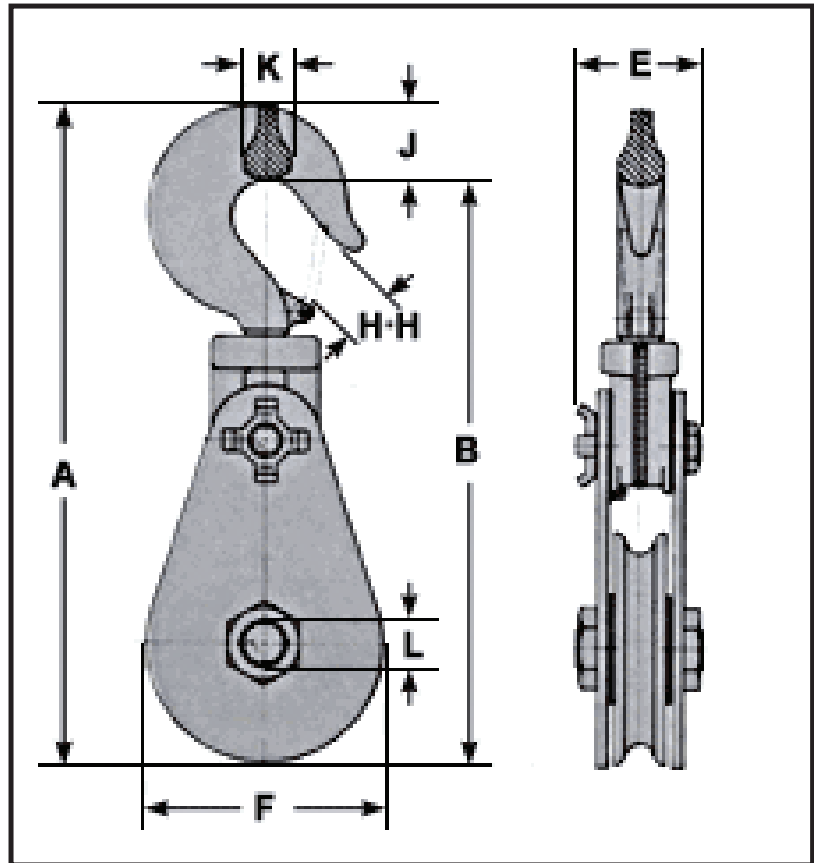

Snatch Blocks | 12 Ton | SB Series | Single Sheave (Hook Top)

Specifications												
Model	Standard Wire Rope Size	Maximum Allow	Weight	Overall Length A	Net Length B	Thickness E	Width F	Throat Opening		Hook Thickness J	Hook Width K	Center Pin Dia. L
								No Latch H	Light Duty H			
12-TON 1-SHEAVE SNATCH BLOCKS, WITH HOOK, 6-16 INCHES												
SB12S6BH	3/4 – 7/8	1 – 1/8	46	21.44	18.87	4.85	6.68	2.47	1.75	2.57	1.63	2.00
SB12S8BH	3/4 – 7/8	1 – 1/8	57	23.00	20.43	4.85	8.24	2.47	1.75	2.57	1.63	2.00