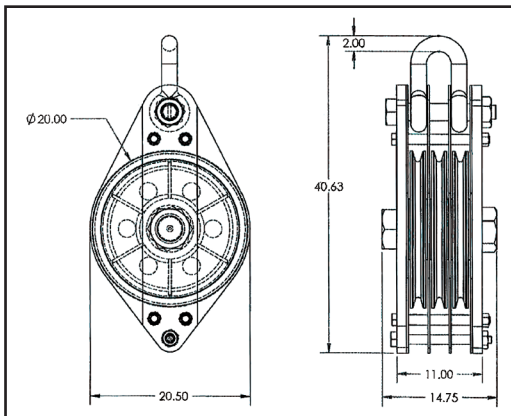

Sheave Blocks | 60 Ton Triple Sheave (Shackle Top) | 25 & 150 Ton Single Sheave (Shackle Top)

20 Ton Double Sheave Block

25 Ton Heavy Duty Block

60 Ton Sheave Block

150 Ton Sheave Block

Specifications					
Make	Sheave	Model	Sheave Dia.	Weight	Wire Rope Range
20 Ton Double Sheave Block					
Skookum	Double Shackle	2MN-BB-LS-BS	14"	250 lbs.	1
25 Ton Heavy Duty Block					
Skookum	Single Shackle	2216B	16"	150 lbs.	1 1/8 - 1 1/4
60 Ton Sheave Block					
Skookum	Triple Shackle	-	20"	X lbs.	1 1/4
150 Ton Sheave Block					
McKissick	Single Shackle	-	36"	2,400 lbs.	3