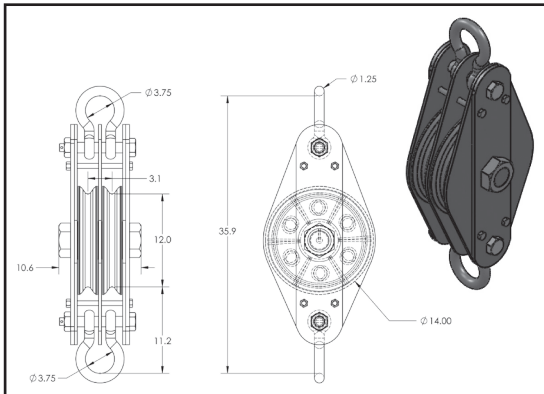

Sheave Blocks | 60 Ton Triple Sheave (Shackle Top) | 25 & 150 Ton Single Sheave (Shackle Top)

20 Ton Double Sheave Block

25 Ton Heavy Duty Block

60 Ton Sheave Block

150 Ton Sheave Block

Specifications					
Make	Sheave	Model	Sheave Dia.	Weight	Wire Rope Range
20 Ton Double Sheave Block					
Skookum	Double Shackle	2MN-BB-LS-BS	14"	250 lbs.	1
25 Ton Heavy Duty Block					
Skookum	Single Shackle	2216B	16"	150 lbs.	1 1/8 - 1 1/4
60 Ton Sheave Block					
Skookum	Triple Shackle	-	20"	X lbs.	1 1/4
150 Ton Sheave Block					
McKissick	Single Shackle	-	36"	2,400 lbs.	3