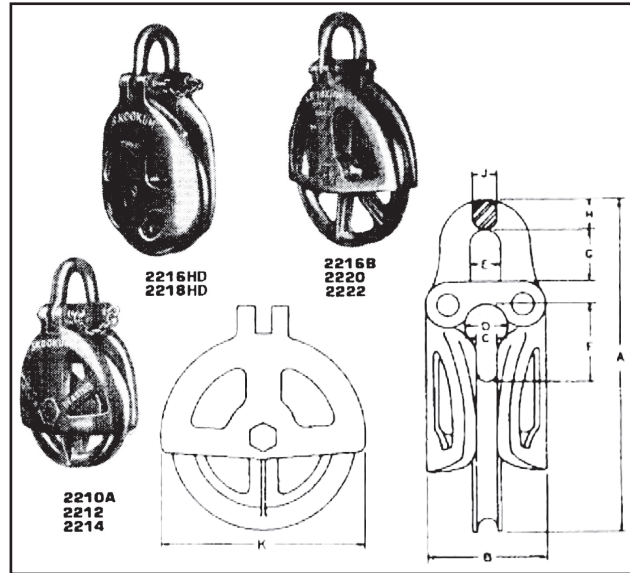

Sheave Blocks | 60 Ton Triple Sheave (Shackle Top) | 25 & 150 Ton Single Sheave (Shackle Top)

20 Ton Double Sheave Block

25 Ton Heavy Duty Block

60 Ton Sheave Block

150 Ton Sheave Block

Specifications					
Make	Sheave	Model	Sheave Dia.	Weight	Wire Rope Range
20 Ton Double Sheave Block					
Skookum	Double Shackle	2MN-BB-LS-BS	14"	250 lbs.	1
25 Ton Heavy Duty Block					
Skookum	Single Shackle	2216B	16"	150 lbs.	1 1/8 - 1 1/4
60 Ton Sheave Block					
Skookum	Triple Shackle	-	20"	X lbs.	1 1/4
150 Ton Sheave Block					
McKissick	Single Shackle	-	36"	2,400 lbs.	3