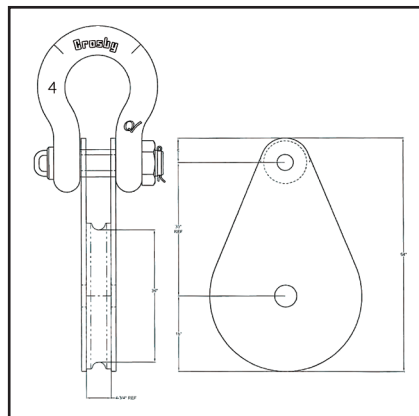

Sheave Blocks | 60 Ton Triple Sheave (Shackle Top) | 25 & 150 Ton Single Sheave (Shackle Top)

20 Ton Double Sheave Block

25 Ton Heavy Duty Block

60 Ton Sheave Block

150 Ton Sheave Block

Specifications					
Make	Sheave	Model	Sheave Dia.	Weight	Wire Rope Range
20 Ton Double Sheave Block					
Skookum	Double Shackle	2MN-BB-LS-BS	14"	250 lbs.	1
25 Ton Heavy Duty Block					
Skookum	Single Shackle	2216B	16"	150 lbs.	1 1/8 - 1 1/4
60 Ton Sheave Block					
Skookum	Triple Shackle	-	20"	X lbs.	1 1/4
150 Ton Sheave Block					
McKissick	Single Shackle	-	36"	2,400 lbs.	3