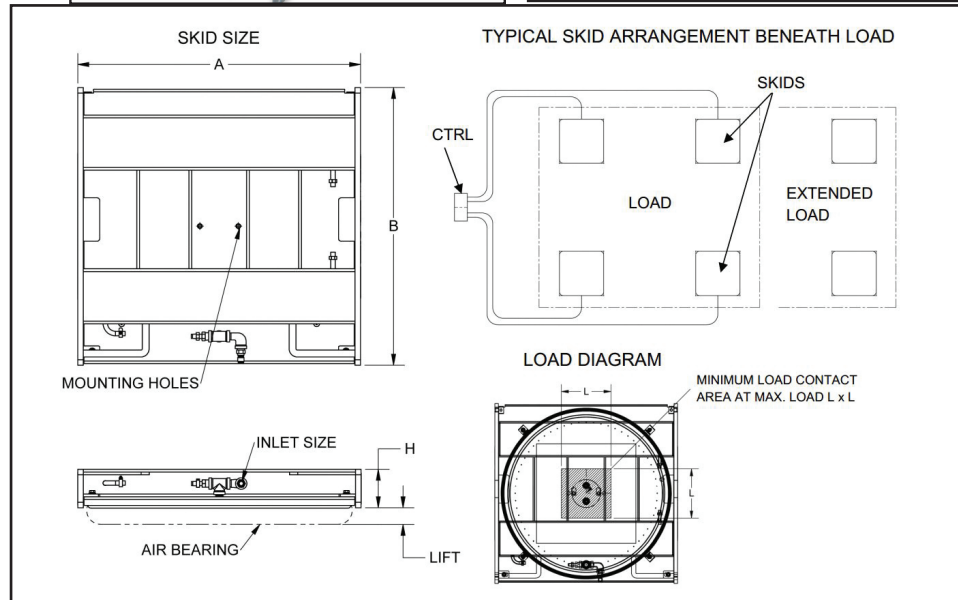

THE LIFTING EXPERTS

(800) 878-7305 www.RentLGH.com Rentals@RentLGH.com

Air Skates | 25,000 – 315,000 Lbs. | AF Series | Load Module System

Specifications for Air Skate Sets

Model Number	Capacity Per Skate Set (lbs)	Dimension Per Skate (in) (A x B x H)	Mounting Holes (in)	Inlet Size NPT (in)	Lift. (in)	Flow CFM	Minimum Load Area* (in)	Weight Per Set (lbs)
AF01012-4KIT	12,000	13 x 13 1/4 x 3	2 @ 3/8 – 16 on 2 1/2" Ctr	2-prong Chicago Fitting	1/4	12 – 24	4 x 4	104
AF01012-6KIT	18,000	13 x 13 1/4 x 3	2 @ 3/8 – 16 on 2 1/2" Ctr	2-prong Chicago Fitting	1/4	18 – 36	4 x 4	156
AF01017-4KIT	25,000	18 1/2 x 18 1/4 x 2 7/8	2 @ 3/8 – 16 on 3 1/2" Ctr	2-prong Chicago Fitting	3/8	32 – 60	5 x 5	176
AF01017-6KIT	37,500	18 1/2 x 18 1/4 x 2 7/8	2 @ 3/8 – 16 on 3 1/2" Ctr	2-prong Chicago Fitting	3/8	48 – 90	5 x 5	264
AF01020-4KIT	33,000	21 1/2 x 21 1/4 x 2 7/8	2 @ 3/8 – 16 on 3 1/2" Ctr	2-prong Chicago Fitting	3/8	48 – 80	6 x 6	232
AF01020-6KIT	49,500	21 1/2 x 21 1/4 x 2 7/8	2 @ 3/8 – 16 on 3 1/2" Ctr	2-prong Chicago Fitting	3/8	72 – 120	6 x 6	348
AF01024-4KIT	50,000	25 3/4 x 25 1/4 x 3 1/2	2 @ 3/8 – 16 on 3 1/2" Ctr	2-prong Chicago Fitting	3/8	60 – 100	6 x 6	392
AF01024-6KIT	75,000	25 3/4 x 25 1/4 x 3 1/2	2 @ 3/8 – 16 on 3 1/2" Ctr	2-prong Chicago Fitting	3/8	90 – 150	6 x 6	588
AF01030-4KIT	85,000	31 3/4 x 31 1/2 x 3 1/2	2 @ 1/2 – 13 on 6" Ctr	2-prong Chicago Fitting	3/8	80 – 140	7 x 7	552
AF01030-6KIT	127,500	31 3/4 x 31 1/2 x 3 1/2	2 @ 1/2 – 13 on 6" Ctr	2-prong Chicago Fitting	3/8	120 – 210	7 x 7	828
AF01036-4KIT	125,000	37 3/4 x 37 1/2 x 4	2 @ 1/2 – 13 on 3 1/2" Ctr	2-prong Chicago Fitting	3/4	100 – 160	8 x 8	940
AF01036-6KIT	187,500	37 3/4 x 37 1/2 x 4	2 @ 1/2 – 13 on 3 1/2" Ctr	2-prong Chicago Fitting	3/4	150 – 240	8 x 8	1,410
AF01048-4KIT	210,000	50 x 49 1/2 x 5	4 @ 1/2 – 13 on 8" Ctr	2-prong Chicago Fitting	3/4	160 – 300	10 x 10	1,720
AF01048-6KIT	315,000	50 x 49 1/2 x 5	4 @ 1/2 – 13 on 8" Ctr	2-prong Chicago Fitting	3/4	240 – 300	10 x 10	2,580