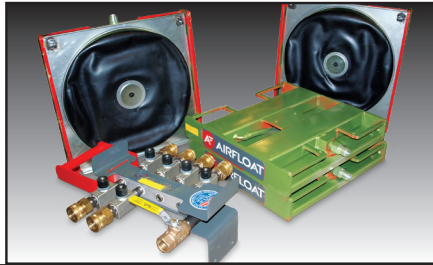

THE LIFTING EXPERTS

(800) 878-7305 www.RentLGH.com Rentals@RentLGH.com

Air Skates | 25,000 – 315,000 Lbs. | AF Series | Load Module System

Specifications for Air Skate Sets

Model Number	Capacity Per Skate Set (lbs)	Dimension Per Skate (in) (A x B x H)	Mounting Holes (in)	Inlet Size NPT (in)	Lift. (in)	Flow CFM	Minimum Load Area* (in)	Weight Per Set (lbs)
AF01012-4KIT	12,000	13 x 13 1/4 x 3	2 @ 3/8 – 16 on 2 1/2" Ctr	2-prong Chicago Fitting	1/4	12 – 24	4 x 4	104
AF01012-6KIT	18,000	13 x 13 1/4 x 3	2 @ 3/8 – 16 on 2 1/2" Ctr	2-prong Chicago Fitting	1/4	18 – 36	4 x 4	156
AF01017-4KIT	25,000	18 1/2 x 18 1/4 x 2 7/8	2 @ 3/8 – 16 on 3 1/2" Ctr	2-prong Chicago Fitting	3/8	32 – 60	5 x 5	176
AF01017-6KIT	37,500	18 1/2 x 18 1/4 x 2 7/8	2 @ 3/8 – 16 on 3 1/2" Ctr	2-prong Chicago Fitting	3/8	48 – 90	5 x 5	264
AF01020-4KIT	33,000	21 1/2 x 21 1/4 x 2 7/8	2 @ 3/8 – 16 on 3 1/2" Ctr	2-prong Chicago Fitting	3/8	48 – 80	6 x 6	232
AF01020-6KIT	49,500	21 1/2 x 21 1/4 x 2 7/8	2 @ 3/8 – 16 on 3 1/2" Ctr	2-prong Chicago Fitting	3/8	72 – 120	6 x 6	348
AF01024-4KIT	50,000	25 3/4 x 25 1/4 x 3 1/2	2 @ 3/8 – 16 on 3 1/2" Ctr	2-prong Chicago Fitting	3/8	60 – 100	6 x 6	392
AF01024-6KIT	75,000	25 3/4 x 25 1/4 x 3 1/2	2 @ 3/8 – 16 on 3 1/2" Ctr	2-prong Chicago Fitting	3/8	90 – 150	6 x 6	588
AF01030-4KIT	85,000	31 3/4 x 31 1/2 x 3 1/2	2 @ 1/2 – 13 on 6" Ctr	2-prong Chicago Fitting	3/8	80 – 140	7 x 7	552
AF01030-6KIT	127,500	31 3/4 x 31 1/2 x 3 1/2	2 @ 1/2 – 13 on 6" Ctr	2-prong Chicago Fitting	3/8	120 – 210	7 x 7	828
AF01036-4KIT	125,000	37 3/4 x 37 1/2 x 4	2 @ 1/2 – 13 on 3 1/2" Ctr	2-prong Chicago Fitting	3/4	100 – 160	8 x 8	940
AF01036-6KIT	187,500	37 3/4 x 37 1/2 x 4	2 @ 1/2 – 13 on 3 1/2" Ctr	2-prong Chicago Fitting	3/4	150 – 240	8 x 8	1,410
AF01048-4KIT	210,000	50 x 49 1/2 x 5	4 @ 1/2 – 13 on 8" Ctr	2-prong Chicago Fitting	3/4	160 – 300	10 x 10	1,720
AF01048-6KIT	315,000	50 x 49 1/2 x 5	4 @ 1/2 – 13 on 8" Ctr	2-prong Chicago Fitting	3/4	240 – 300	10 x 10	2,580