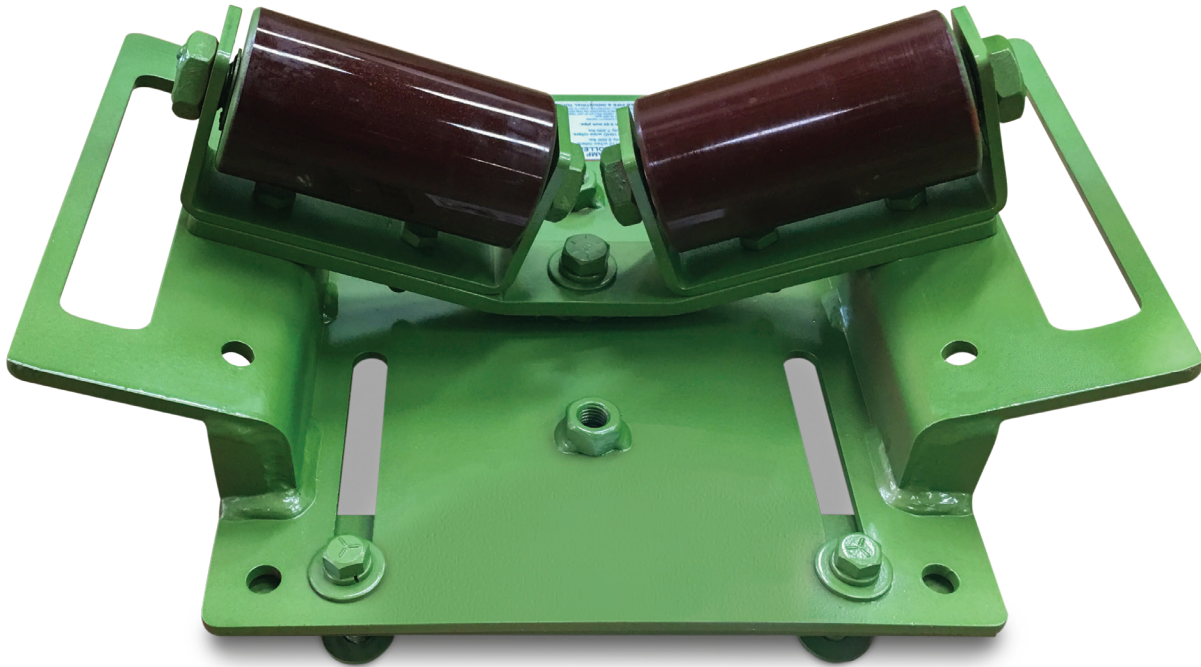

Lifting Gear Hire

Lifting Equipment Rental Specialists

North American Rental Headquarters

T: 800.878.7305 | F: 708.430.3536 | www.RentLGH.com | Rentals@RentLGH.com

Rack Rollers | 2,500 Lbs. | 2" – 24"

Specifications					
Model	Description	Pipe Capacity	Capacity	Weight	Dimensions (inches) L x W x H
2110	Beam Clamp Roller (Two Rollers)	2" – 24"	2,500 lbs.	59 lbs.	17" x 21" x 9"

Green shading reflects rental inventory.

Product Features:

- Pipe capacity: 2" – 24"
- Weight capacity: 2,500 lbs.
- Shipping weight: 59 lbs.
- Dimensions: 17" L x 21" W x 9" H
- 2 urethane-over-steel 6" wheels with sealed bearings.
- Carry handles.