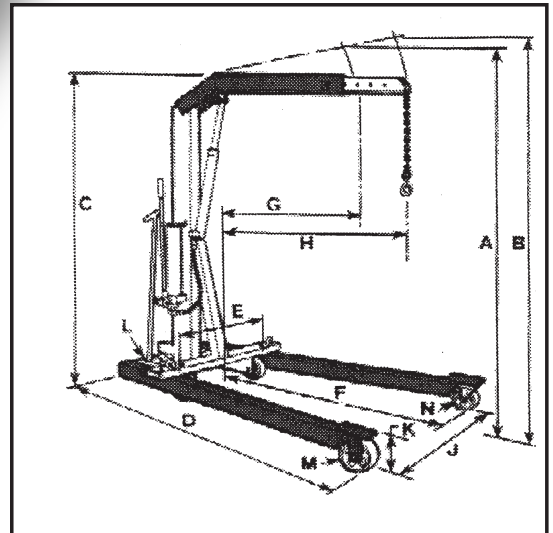

Floor Crane | 4,400 Lbs.

Model FC4400

Specifications					
Model	Capacity Boom Ret (lbs)	Capacity Boom Ext (lbs)	Inside Leg WidthDim (j) 3 Positions (in)	Floor Space Folded (in)	Height Folded (in)
FC4400	4,400	3,300	26-40-52.5	31 x 42	86

Green shading reflects rental inventory.

Specifications													
Model	A	B	C	D	E	F	G	H	J	K	L	M	N
FC4400	111	112	82	89	25	57.5	35.5	50.5	—	9.5	5	8	6

Green shading reflects rental inventory.