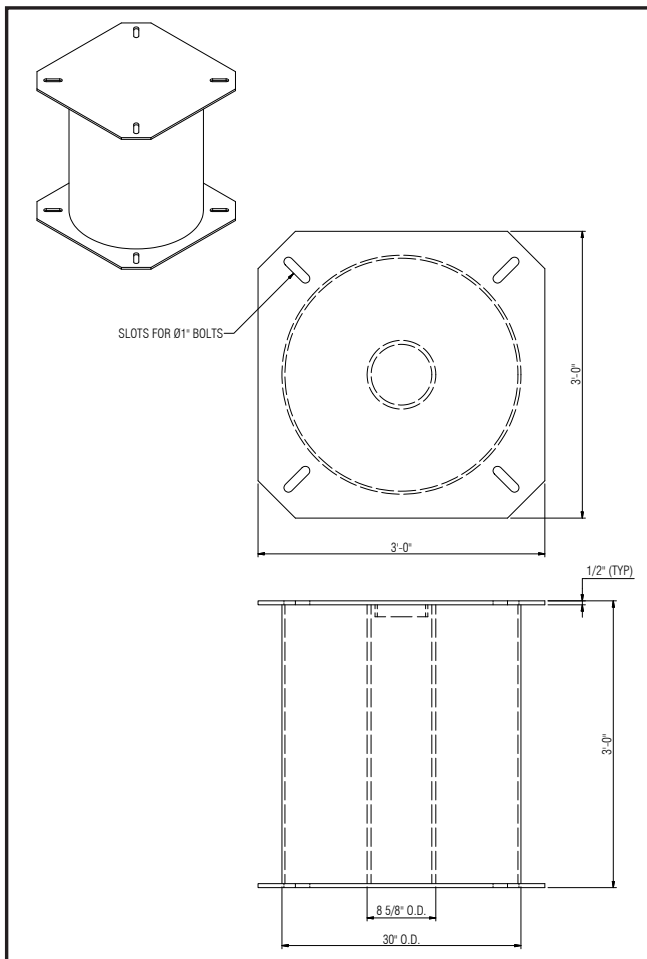

Jack Stands | 100 ton | Fixed Jack Stands

Specifications		
Capacity (ton)	Size (in.)	Weight (lbs)
100	36x36x24	665
100	36x36x36	825

*Green shading reflects rental inventory.

Model Size 36x36x36

Model Size 36x36x24