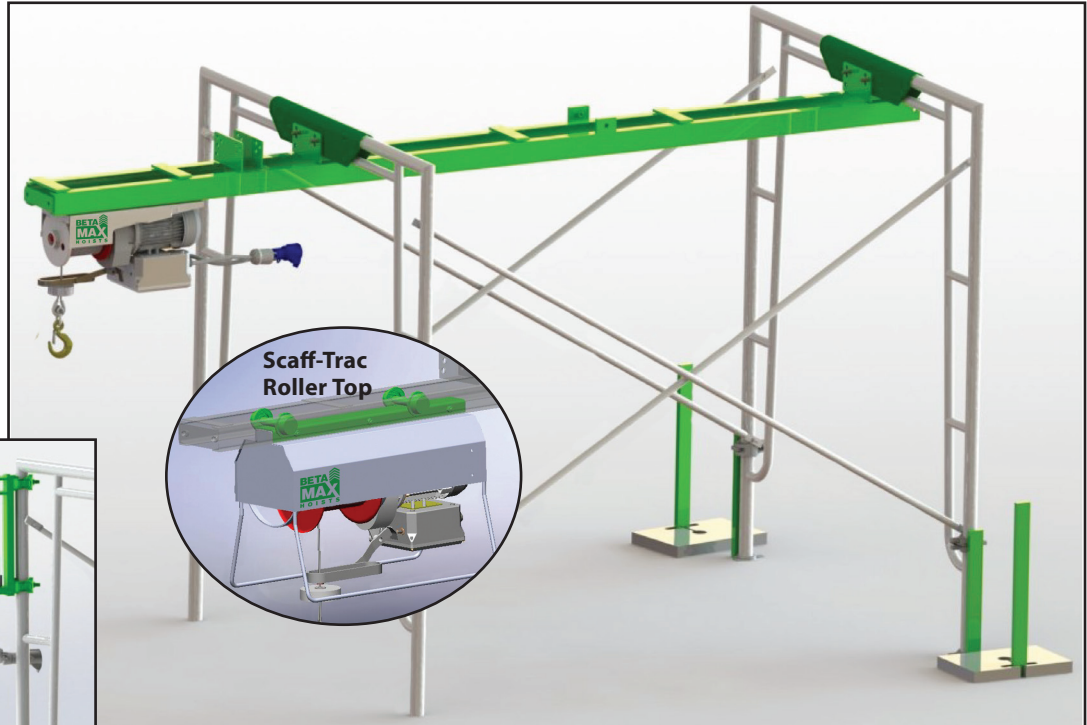

Electric Cable Hoists

Wire Rope Portable Cable Hoist | Mounting Options

Scaff-Trac Mounting System *Scorpio, Gemini, Leo (<1,200 lbs.)*

Vertical Post Mounting System
Scorpio only

I-Beam Mounting System *Scorpio, Gemini, Leo*